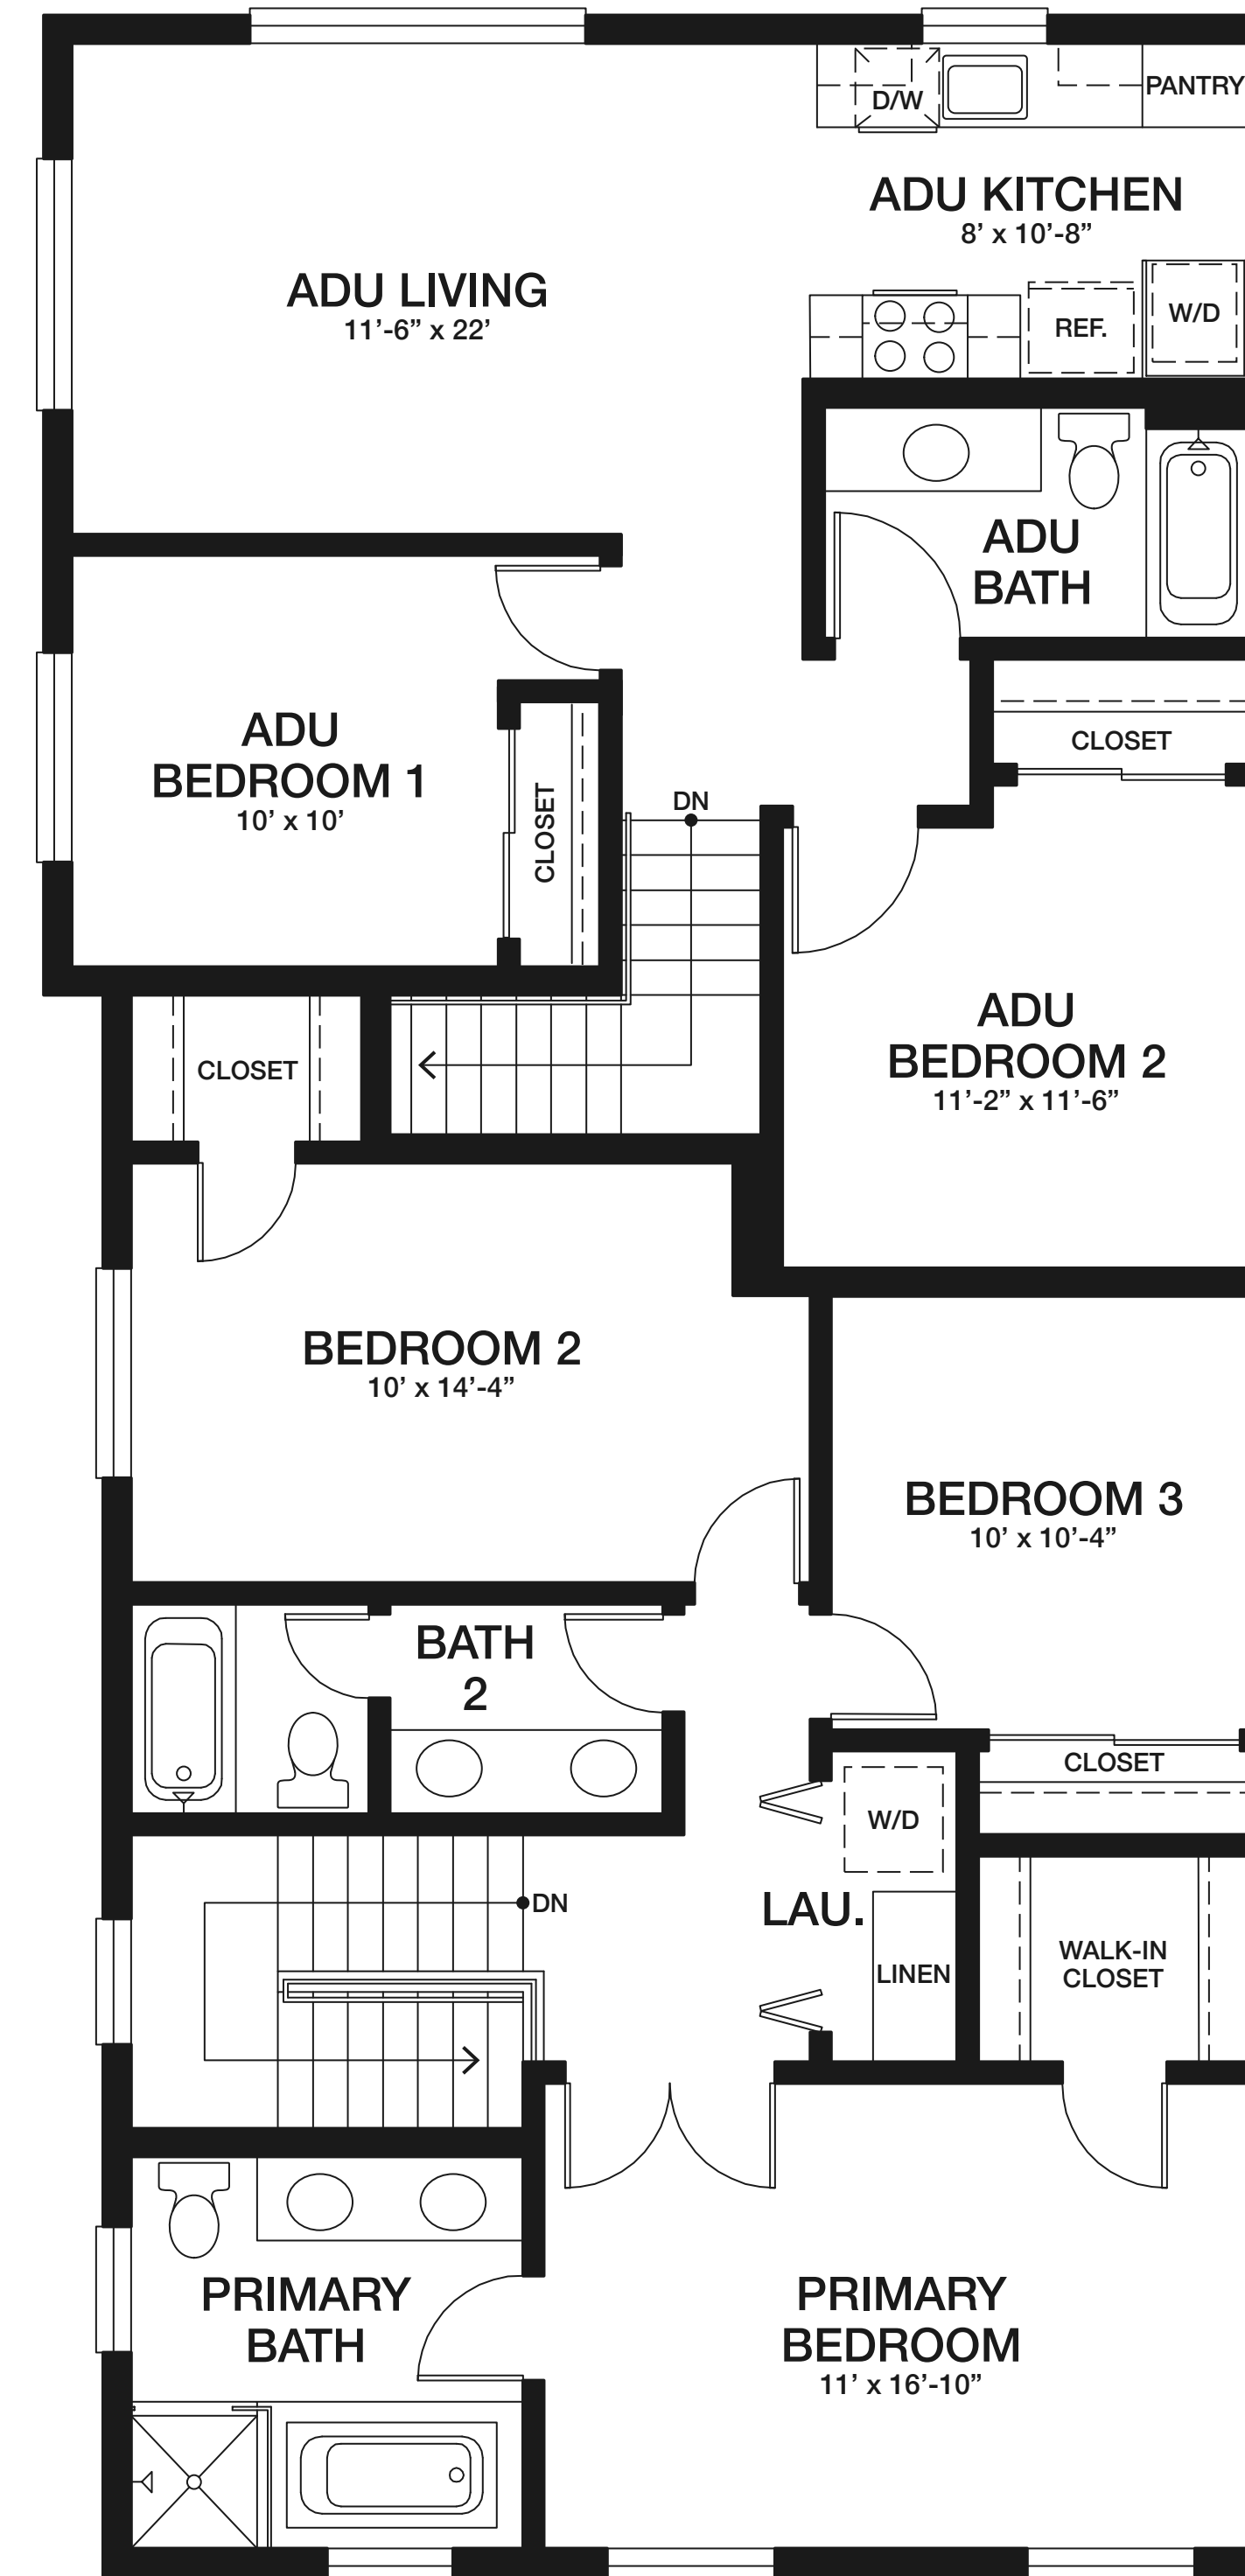

PRIVATE PATIO

FIRST FLOOR

SECOND FLOOR

ADU UNIT
 2 BEDROOM | 1 BATH
 ADU 839 SQ. FT.

PLAN B 4 BEDROOMS | 3 BATHS 1,772 SQ. FT.