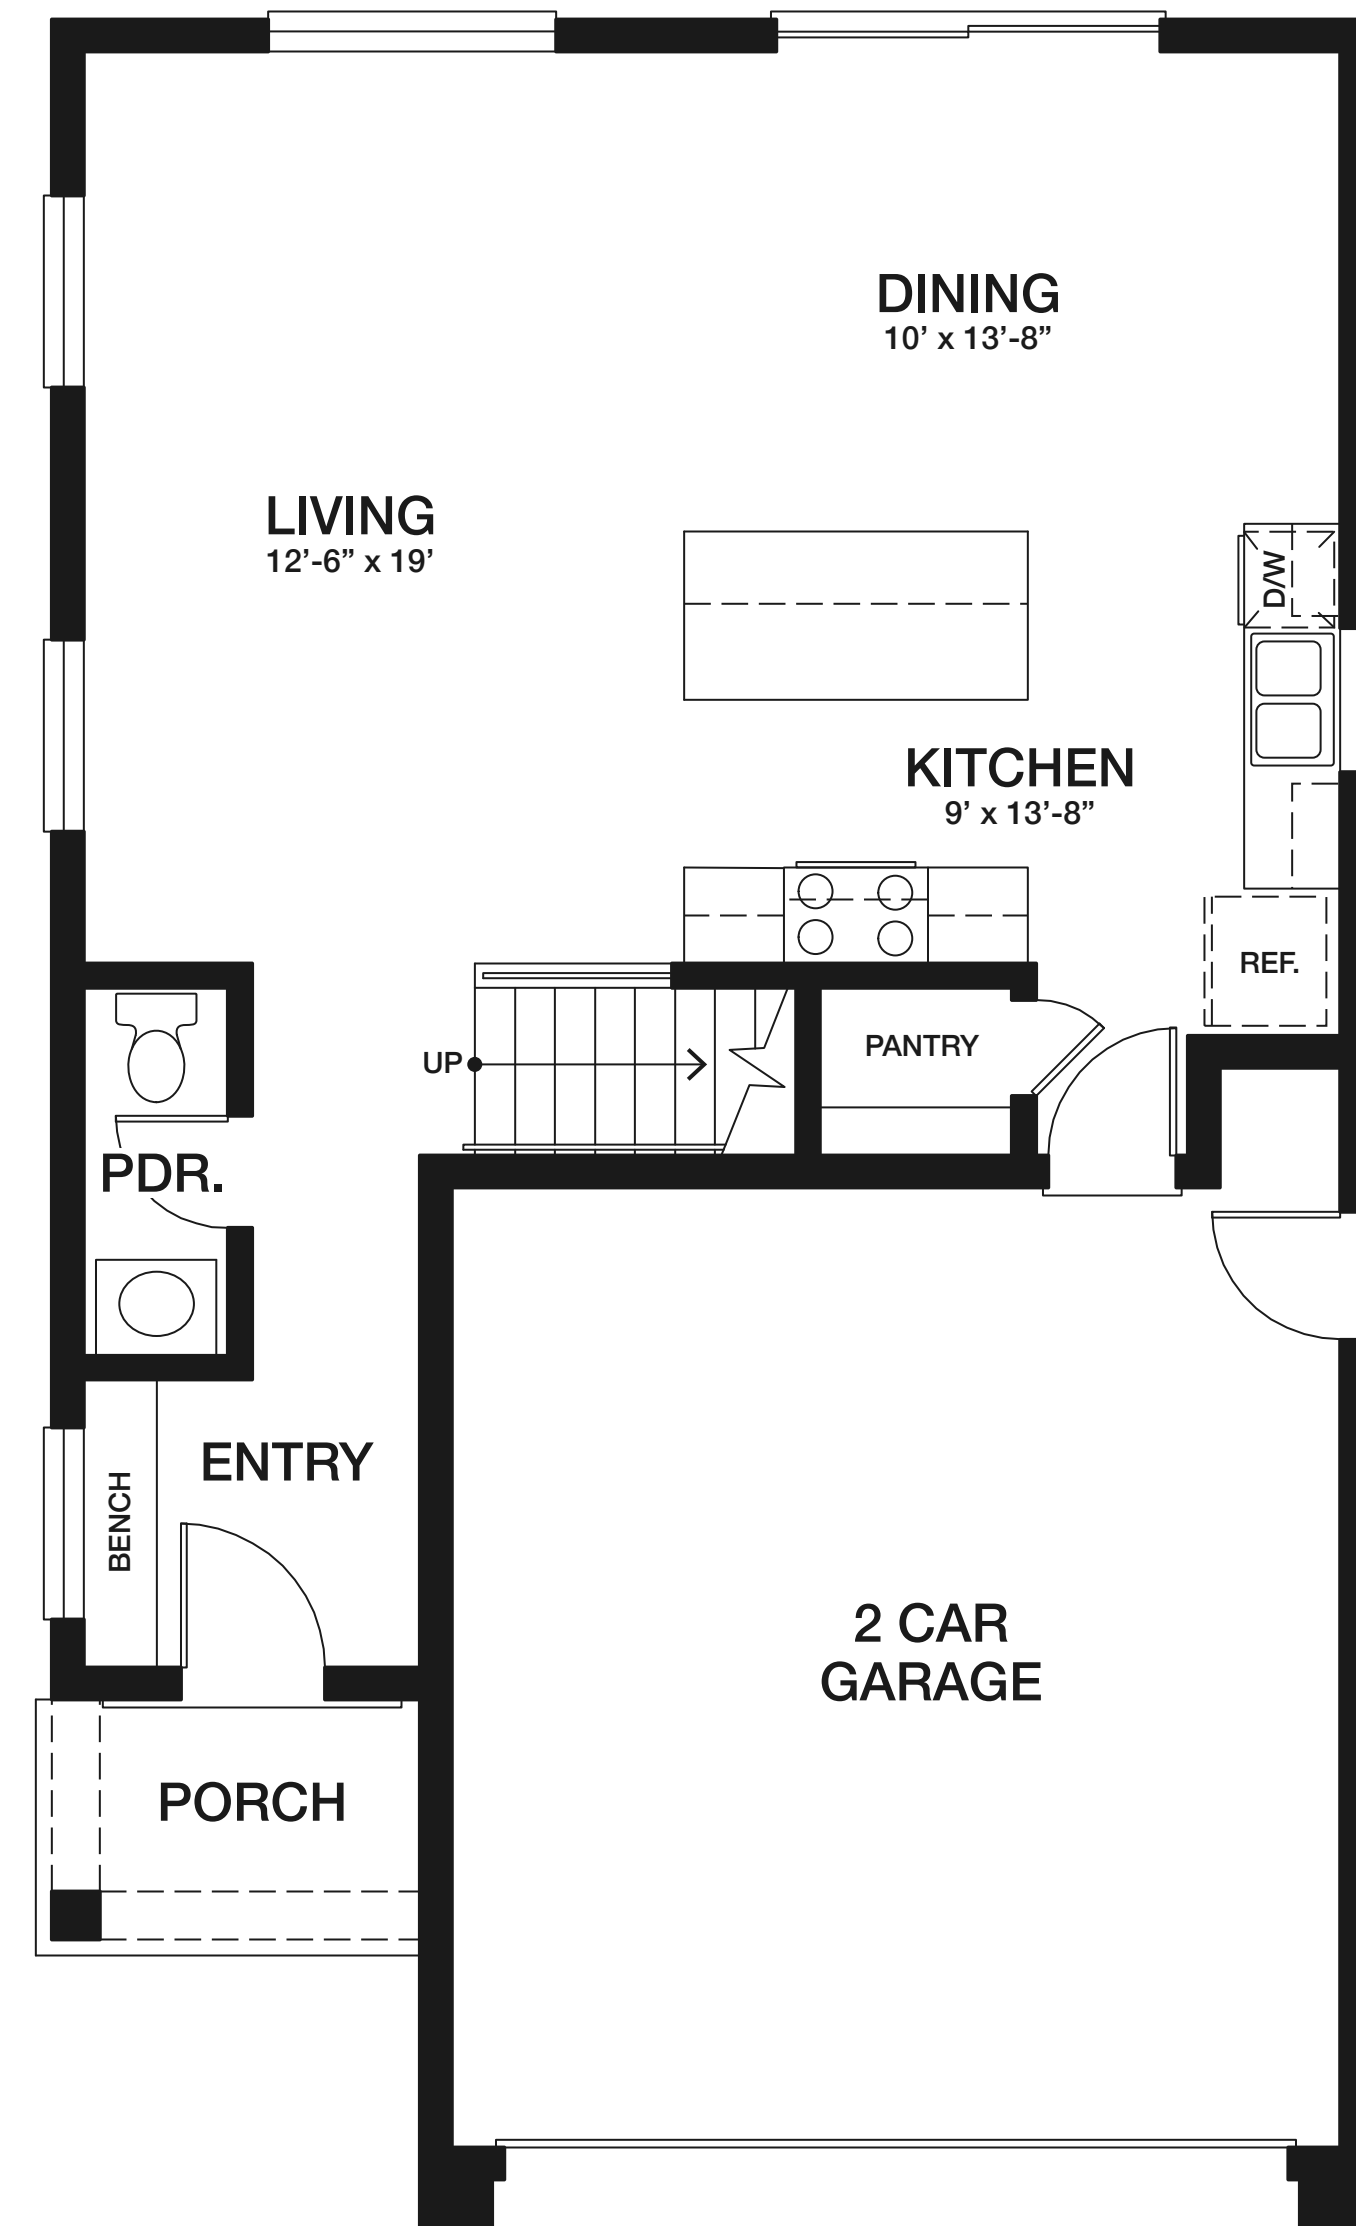

PRIVATE PATIO

FIRST FLOOR

SECOND FLOOR

PLAN A 4 BEDROOMS | 2.5 BATHS 1,972 SQ. FT.