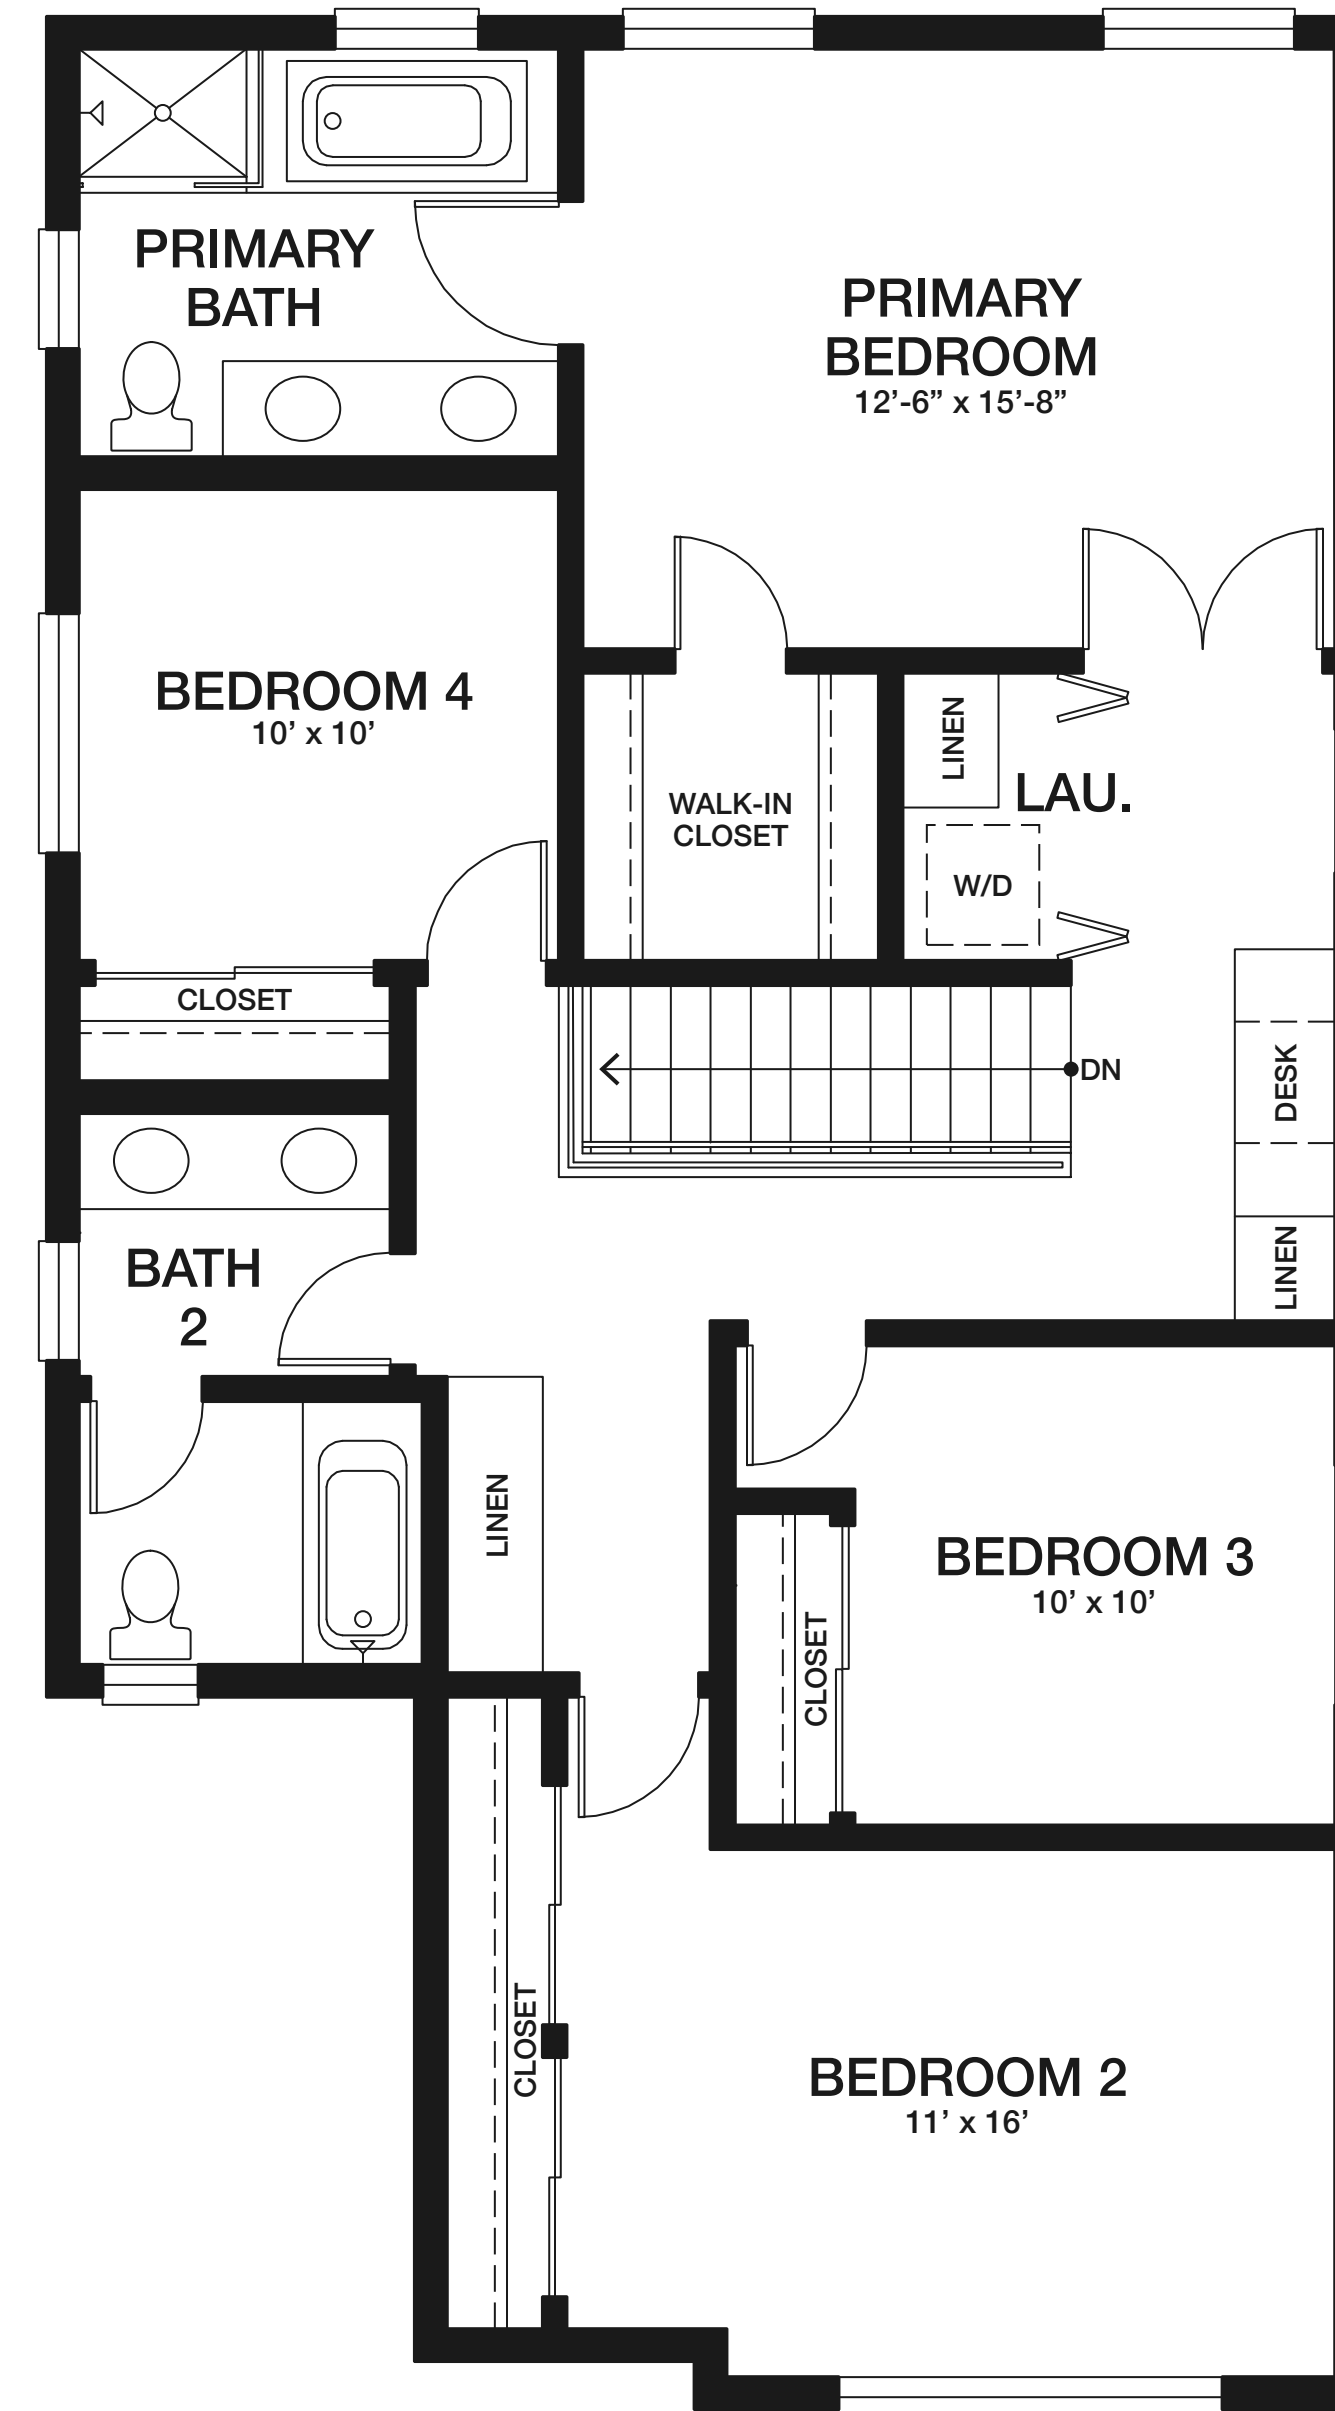

PRIVATE PATIO

FIRST FLOOR

SECOND FLOOR

PLAN A 4 BEDROOMS | 2.5 BATHS 1,972 SQ. FT.